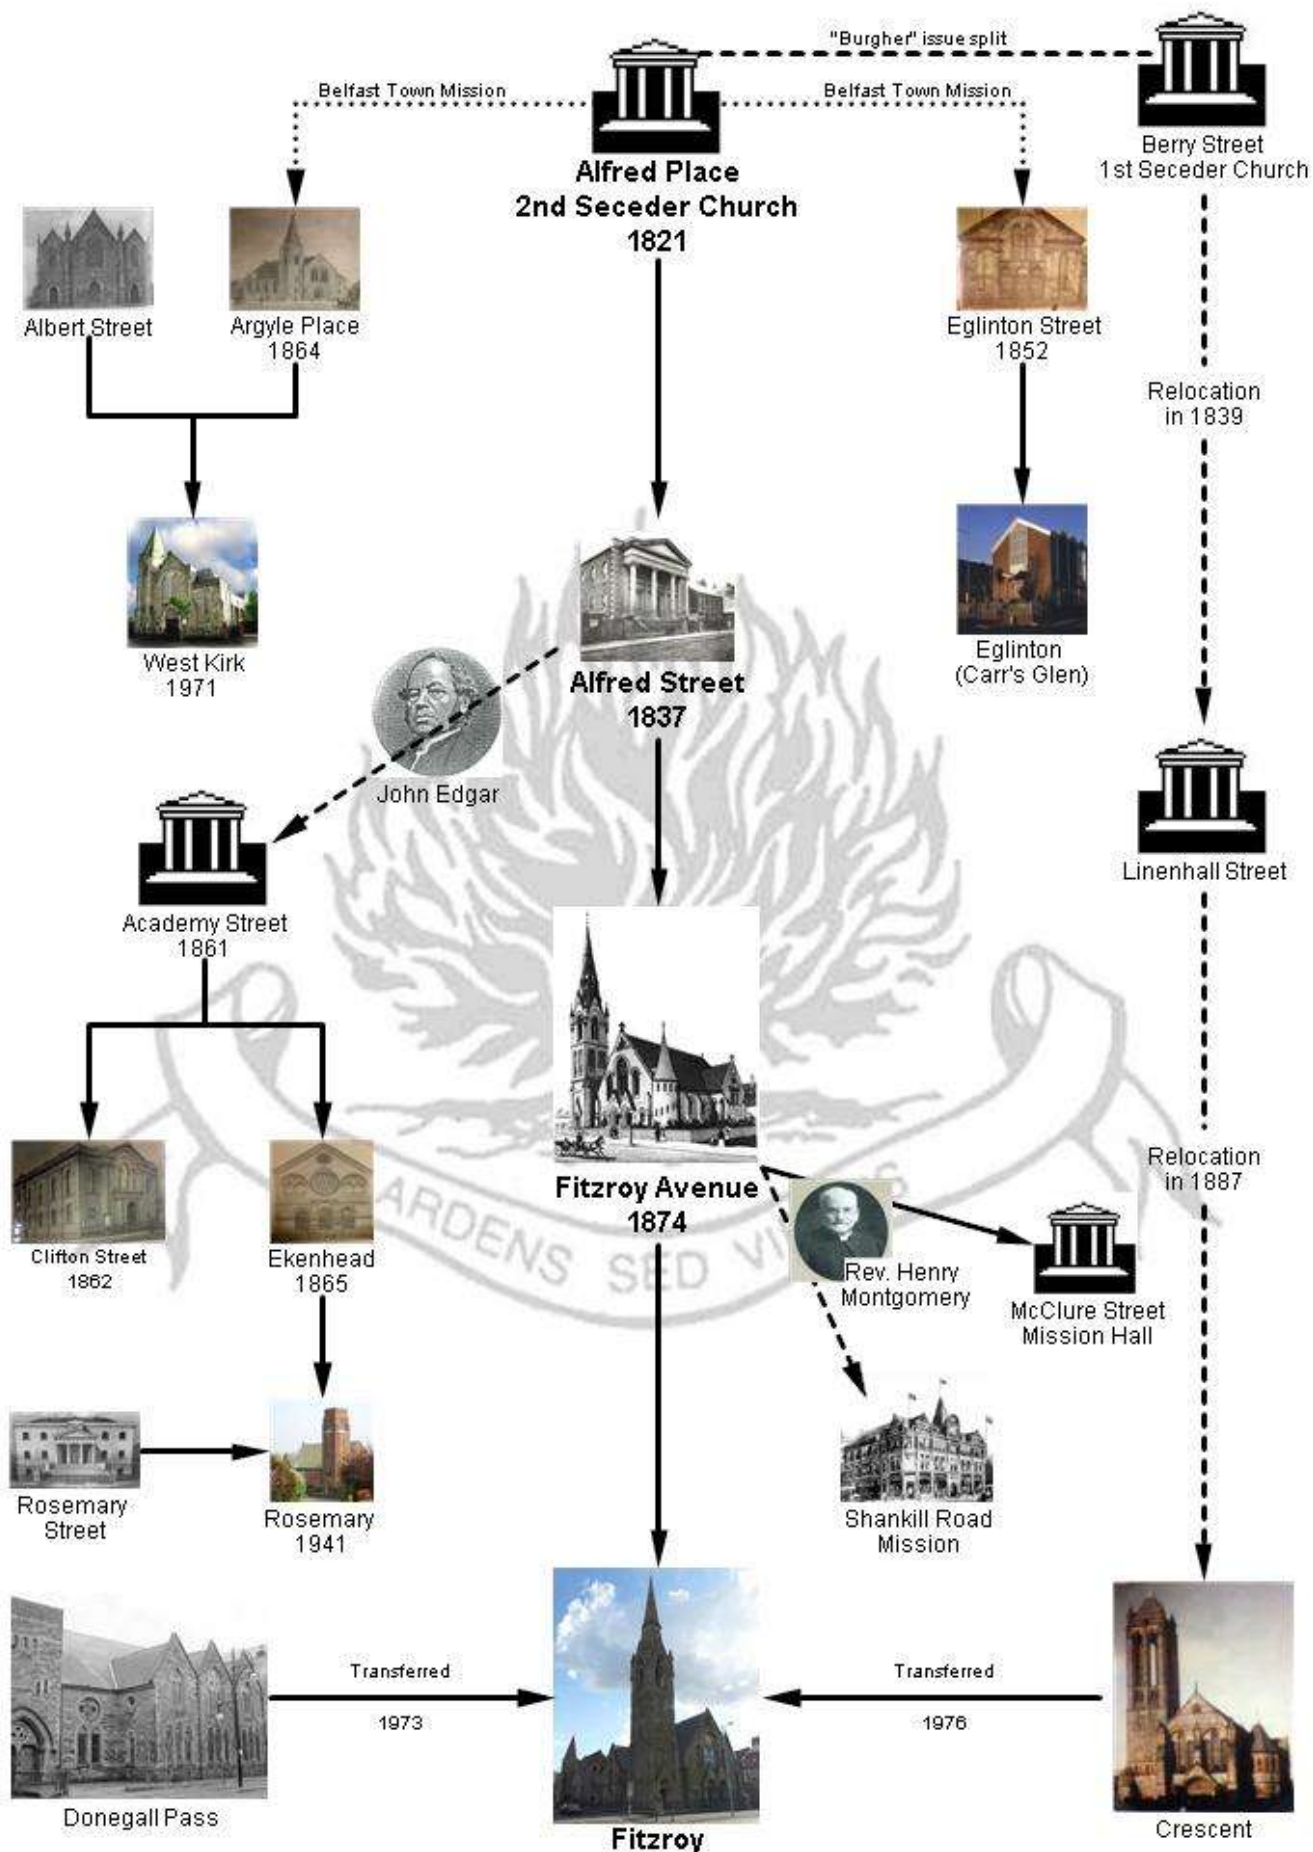

Fitzroy Presbyterian Church

A River of Faith for 200 Years

Fitzroy Relocations

May Street Meeting-House (1829)

Alfred Street Meeting-House (1837)

Alfred Place Meeting-House (1821)

Pointer 54°35'25.92" N 5°55'42.83" W

Streaming 100%

Eye alt 1.82 km

Fitzroy Connections Chart

Fitzroy exists to celebrate God's goodness in our worship and to express God's love through our lives, by :

- ✦ introducing people to Jesus Christ,
- ✦ integrating them into His Church,
- ✦ educating them in a Christ-like lifestyle, and
- ✦ enabling them to participate in Christ's mission today.

A place where people can encounter Christ as the One who renews our lives by rekindling the flames of love, faith, and service of others.

A sign of hope in a divided community where those separated for centuries by fear and bitterness can experience the reconciling power and new friendship which Jesus brings.

A Christian family committed to the mission of Jesus Christ today as expressed primarily through the witness of the Presbyterian Church in Ireland at home and overseas.