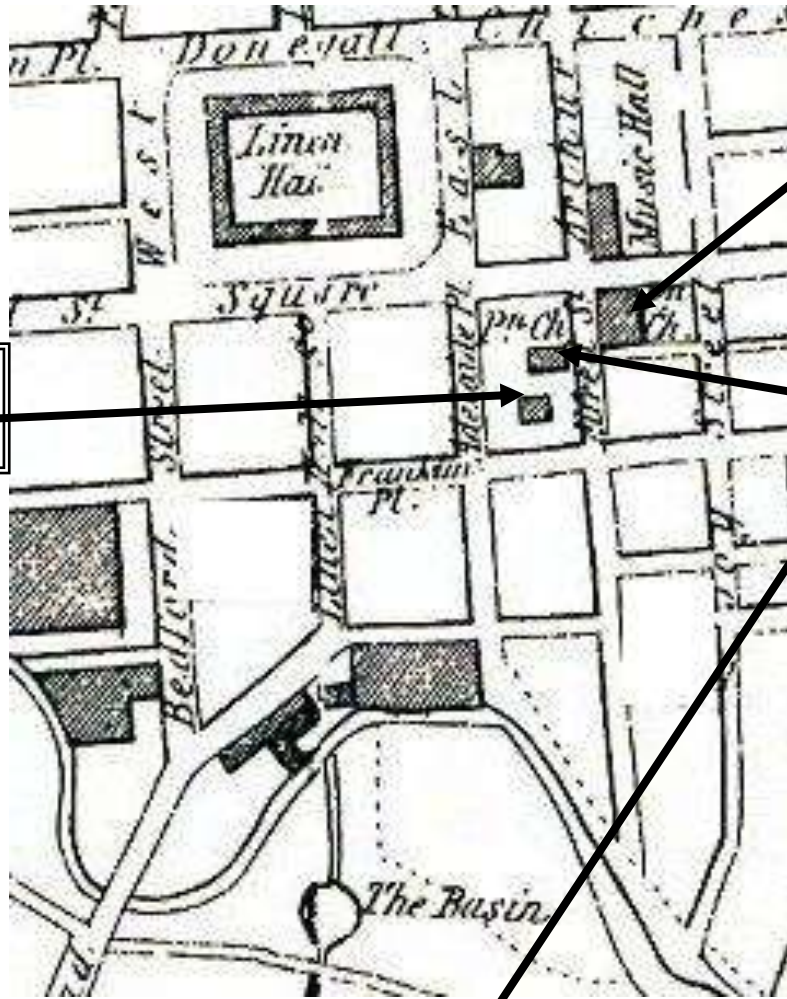

Fitzroy Presbyterian Church

A River of Faith for 200 Years

Fitzroy Relocations

May Street Meeting-House (1829)

Alfred Street Meeting-House (1837)

Alfred Place Meeting-House (1821)

Pointer 54°35'25.92" N 5°55'42.83" W