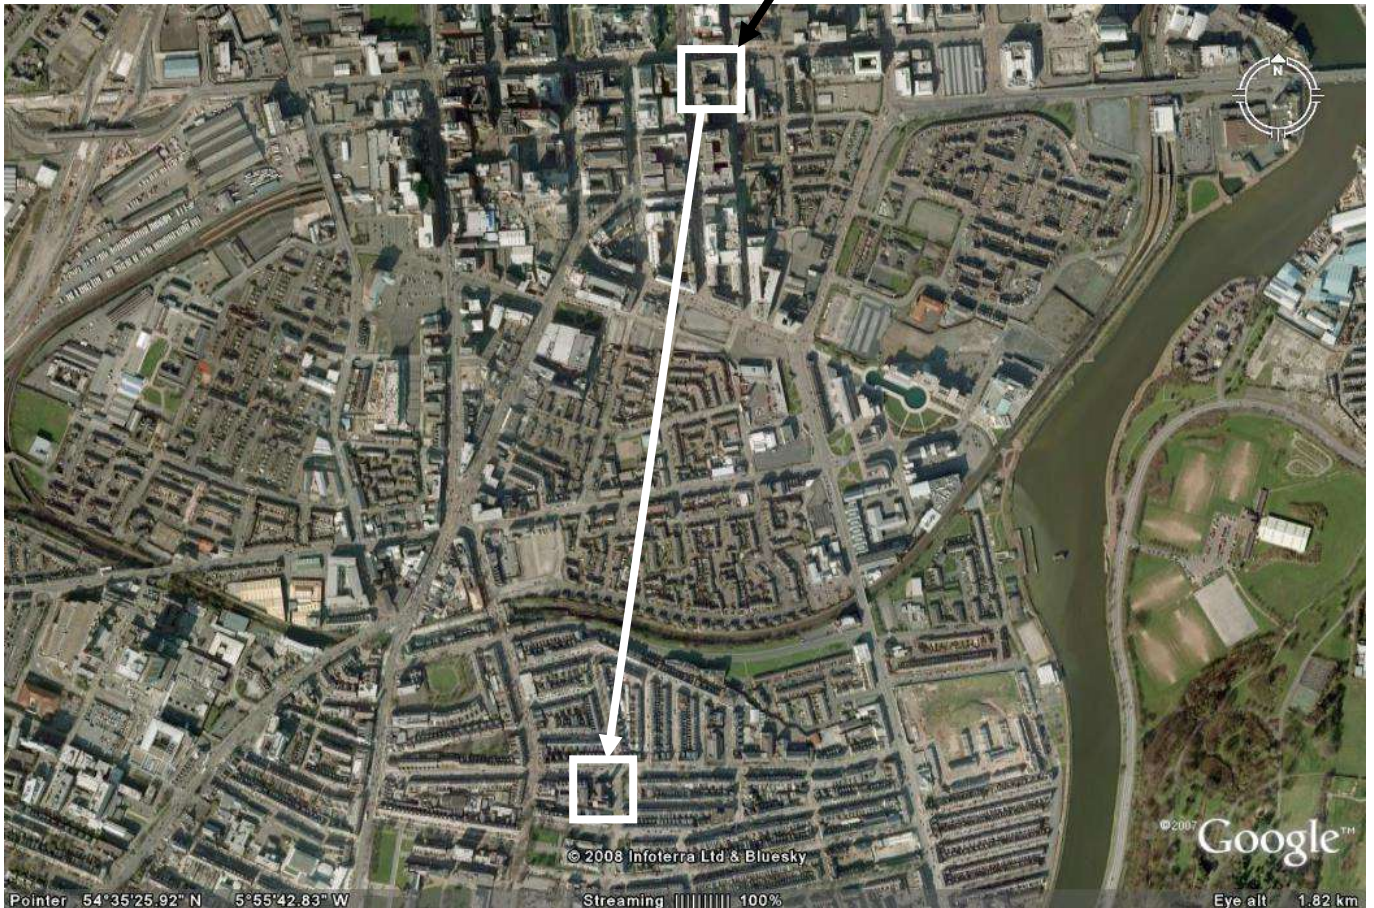

Fitzroy Presbyterian Church

A River of Faith for 200 Years

Fitzroy Relocations

May Street Meeting-House (1829)

Alfred Street Meeting-House (1837)

Alfred Place Meeting-House (1821)

Pointer 54°35'25.92" N 5°55'42.83" W

Streaming 100%

Eye alt 1.82 km

Fitzroy Connections Chart

Fitzroy exists to celebrate God's goodness in our worship and to express God's love through our lives, by :

- ✦ introducing people to Jesus Christ,
- ✦ integrating them into His Church,
- ✦ educating them in a Christ-like lifestyle, and
- ✦ enabling them to participate in Christ's mission today.

A place where people can encounter Christ as the One who renews our lives by rekindling the flames of love, faith, and service of others.

A sign of hope in a divided community where those separated for centuries by fear and bitterness can experience the reconciling power and new friendship which Jesus brings.